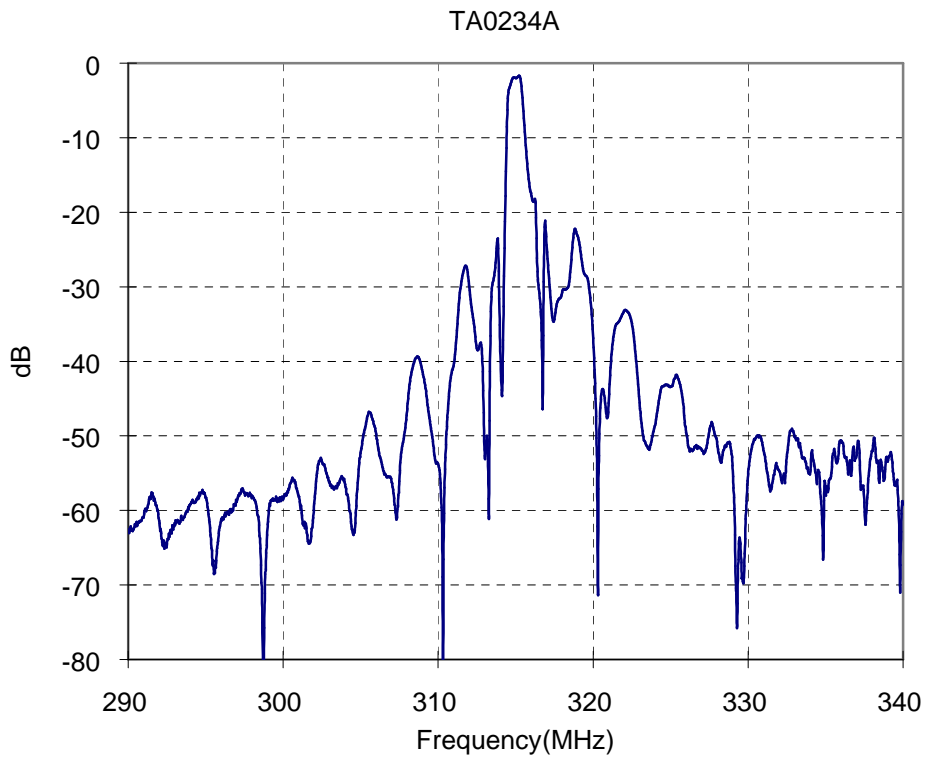

**SAW Filter 315MHz**  
**Part No: MA07405**

**Model: TA0234A**  
**Rev No: 1**

**C. FREQUENCY CHARACTERISTICS:**

**SAW Filter 315MHz**  
**Part No: MA07405**

**Model: TA0234A**  
**Rev No: 1**

**D. MEASUREMENT CIRCUIT:**

HP Network analyzer

**E. OUTLINE DRAWING:**

- #1 : Input
- #2 : Output
- #3 : Ground
- : Date code
- Unit : mm