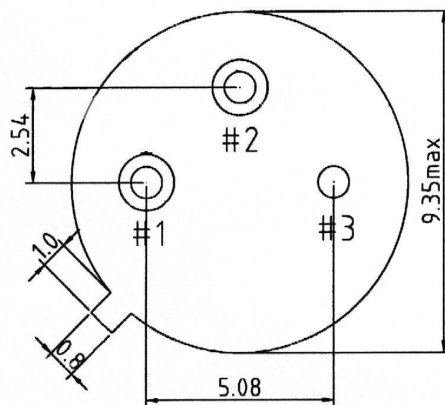

**SAW Filter 315MHz**  
**Part No: MA07405**

**Model: TA0234A**  
**Rev No: 1**

**C. FREQUENCY CHARACTERISTICS:**

**SAW Filter 315MHz**  
**Part No: MA07405**

**Model: TA0234A**  
**Rev No: 1**

**D. MEASUREMENT CIRCUIT:**

HP Network analyzer

**E. OUTLINE DRAWING:**

- #1 : Input
- #2 : Output
- #3 : Ground
- : Date code
- Unit : mm