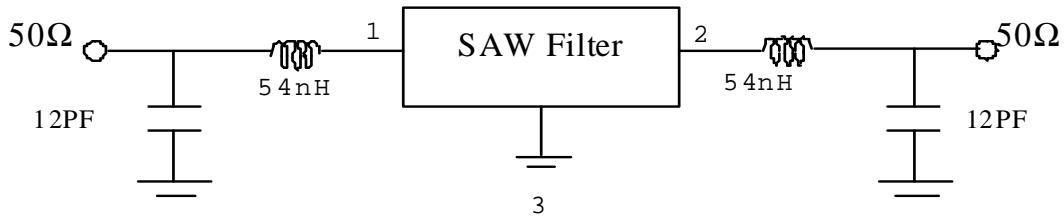

**SAW Filter 315MHz**  
**Part No: MA07405**

**Model: TA0234A**  
**Rev No: 1**

**C. FREQUENCY CHARACTERISTICS:**

**SAW Filter 315MHz**  
**Part No: MA07405**

**Model: TA0234A**  
**Rev No: 1**

**D. MEASUREMENT CIRCUIT:**

HP Network analyzer

**E. OUTLINE DRAWING:**

- #1 : Input
- #2 : Output
- #3 : Ground
- : Date code
- Unit : mm