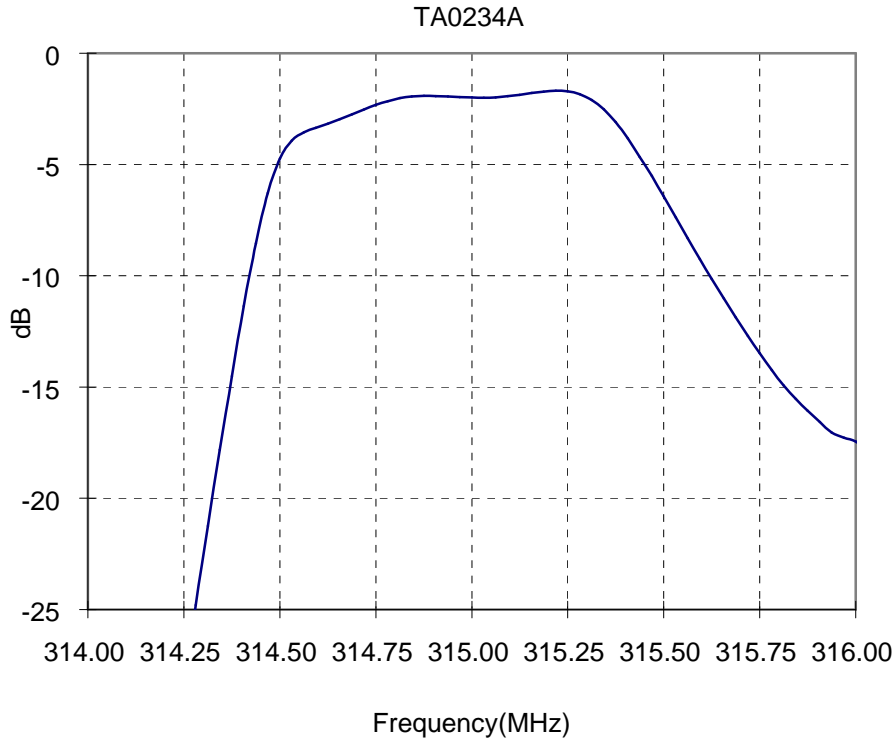

**SAW Filter 315MHz**  
**Part No: MA07405**

**Model: TA0234A**  
**Rev No: 1**

**C. FREQUENCY CHARACTERISTICS:**

**SAW Filter 315MHz**  
**Part No: MA07405**

**Model: TA0234A**  
**Rev No: 1**

**D. MEASUREMENT CIRCUIT:**

HP Network analyzer

**E. OUTLINE DRAWING:**

- #1 : Input
- #2 : Output
- #3 : Ground
- : Date code
- Unit : mm