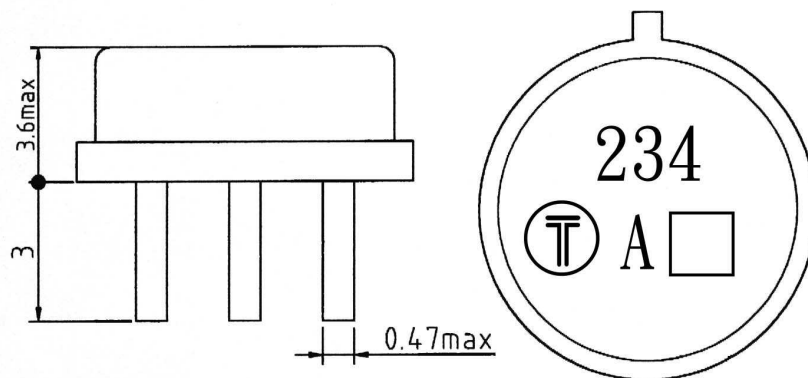

**SAW Filter 315MHz**  
**Part No: MA07405**

**Model: TA0234A**  
**Rev No: 1**

**C. FREQUENCY CHARACTERISTICS:**

**SAW Filter 315MHz**  
**Part No: MA07405**

**Model: TA0234A**  
**Rev No: 1**

**D. MEASUREMENT CIRCUIT:**

HP Network analyzer

**E. OUTLINE DRAWING:**

- #1 : Input
- #2 : Output
- #3 : Ground
- : Date code
- Unit : mm