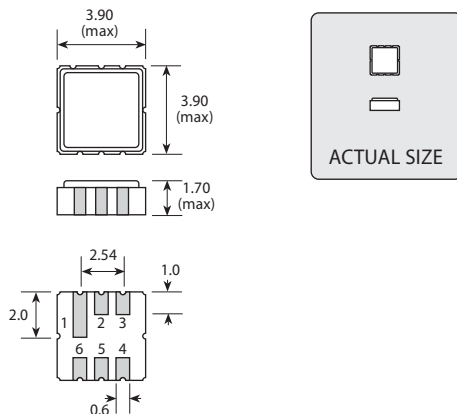

Continued on next page...

Ordering Information

Product name + model number
eg: **GSRs TC0261A**

- ◆ Pad configurations and package heights may vary from those shown - please ask for a full specification sheet before ordering
- ◆ Full specifications of all models are available on request

Ordering Information

Product name + model number
eg: **GSRs TC0413A**

- ◆ Pad configurations and package heights may vary from those shown - please ask for a full specification sheet before ordering
- ◆ Full specifications of all models are available on request

2.5 x 2.0

3.1 x 3.1

DRAWING UNDER DEVELOPMENT

Scale 3:1

Pad connections may vary by model. Check the full specification sheet before ordering

3.9 x 3.9

Scale 3:1

Pad connections may vary by model. Check the full specification sheet before ordering

5.2 x 5.2

Scale 3:1

Pad connections may vary by model. Check the full specification sheet before ordering

7.0 x 5.0

9.1 x 7.1

DRAWING UNDER DEVELOPMENT

DRAWING UNDER DEVELOPMENT

F-11