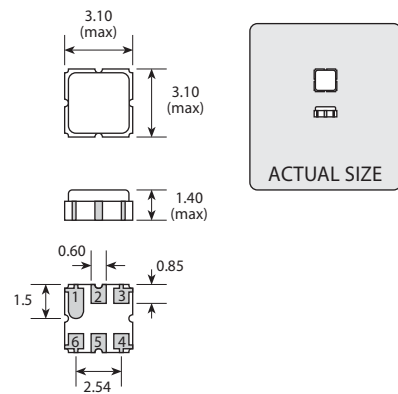

Continued on next page...

Ordering Information

Product name + model number
eg: **GSRs TC0261A**

- ◆ Pad configurations and package heights may vary from those shown - please ask for a full specification sheet before ordering
- ◆ Full specifications of all models are available on request

Ordering Information

Product name + model number
eg: **GSRs TC0413A**

- ◆ Pad configurations and package heights may vary from those shown - please ask for a full specification sheet before ordering
- ◆ Full specifications of all models are available on request

2.5 x 2.0

3.1 x 3.1

DRAWING UNDER DEVELOPMENT

Scale 3:1

Pad connections may vary by model. Check the full specification sheet before ordering

3.9 x 3.9

Scale 3:1

Pad connections may vary by model. Check the full specification sheet before ordering

5.2 x 5.2

Scale 3:1

Pad connections may vary by model. Check the full specification sheet before ordering

7.0 x 5.0

9.1 x 7.1

DRAWING UNDER DEVELOPMENT

DRAWING UNDER DEVELOPMENT

F-11