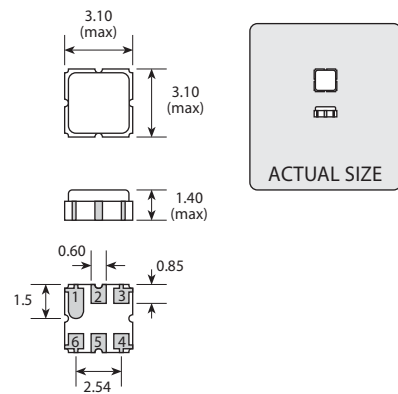

## Ordering Information

Product name + model number  
eg: **GSRs TC0413A**

- ◆ Pad configurations and package heights may vary from those shown - please ask for a full specification sheet before ordering
- ◆ Full specifications of all models are available on request

## 2.5 x 2.0

## 3.1 x 3.1

*DRAWING UNDER DEVELOPMENT*

Scale 3:1

Pad connections may vary by model. Check the full specification sheet before ordering

## 3.9 x 3.9