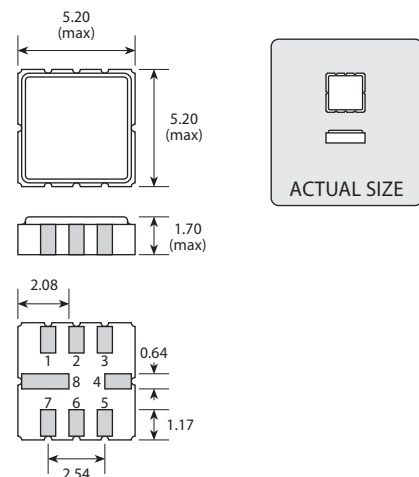

Continued on next page...

Ordering Information

Product name + model number
eg: **GSRs TC0261A**

- ◆ Pad configurations and package heights may vary from those shown - please ask for a full specification sheet before ordering
- ◆ Full specifications of all models are available on request

Ordering Information

Product name + model number
eg: **GSRs TC0413A**

- ◆ Pad configurations and package heights may vary from those shown - please ask for a full specification sheet before ordering
- ◆ Full specifications of all models are available on request

2.5 x 2.0

3.1 x 3.1

DRAWING UNDER DEVELOPMENT

Scale 3:1

Pad connections may vary by model. Check the full specification sheet before ordering

3.9 x 3.9

Scale 3:1

Pad connections may vary by model. Check the full specification sheet before ordering

5.2 x 5.2

Scale 3:1

Pad connections may vary by model. Check the full specification sheet before ordering

7.0 x 5.0

9.1 x 7.1

DRAWING UNDER DEVELOPMENT

DRAWING UNDER DEVELOPMENT

F-11